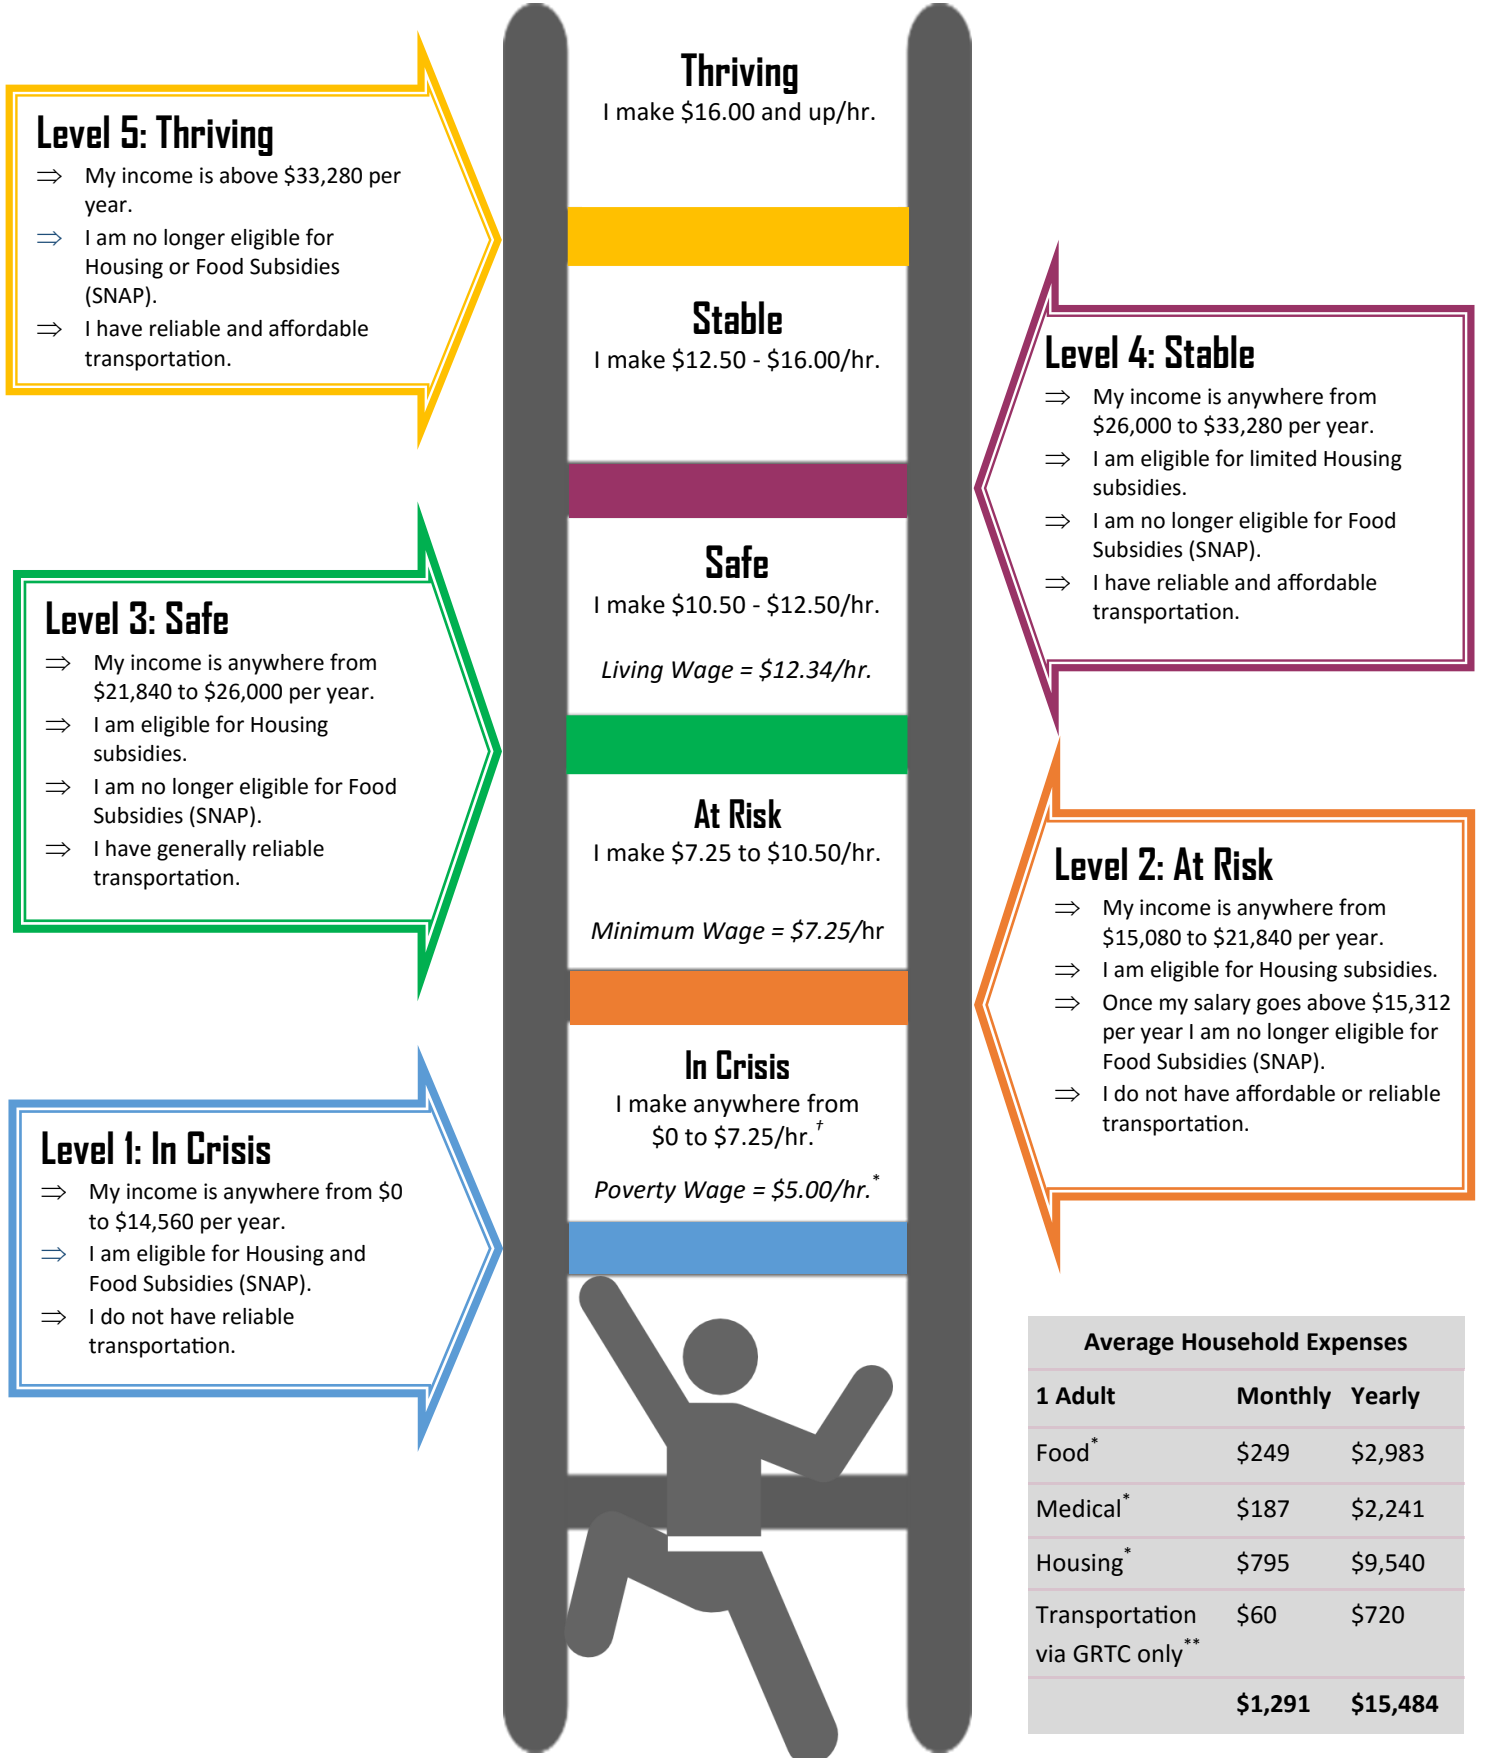

OCWB ladder: The Climb for an Individual

September 2017

*As reported in the MIT Living wage Calculator <http://livingwage.mit.edu/counties/51760>

† Wage ranges as reported by the Office of Community Wealth Building. **Transportation ranges as reported by GRTC—www.RideGRTC.com

OCWB Ladder: The Climb for an Individual with a child

*As reported in the MIT Living wage Calculator <http://livingwage.mit.edu/counties/51760>

† Wage ranges as reported by the Office of Community Wealth Building. **Transportation ranges as reported by GRTC—www.RideGRTC.com